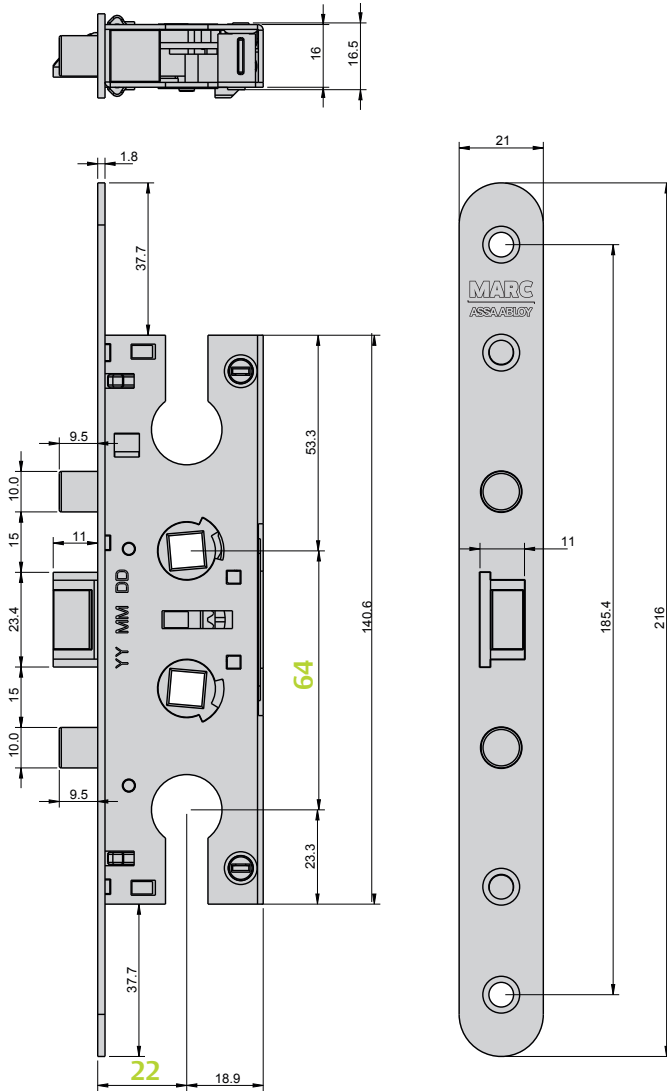

SÉRIE STORM 200

PT Requer cilindro especial (re-keying cylinder) UK Require special cylinder (re-keying cylinder)
FR Exige cylindre special (re-keying cylinder) DE erfordert Spezial-Zylinder (re-keying cylinder)