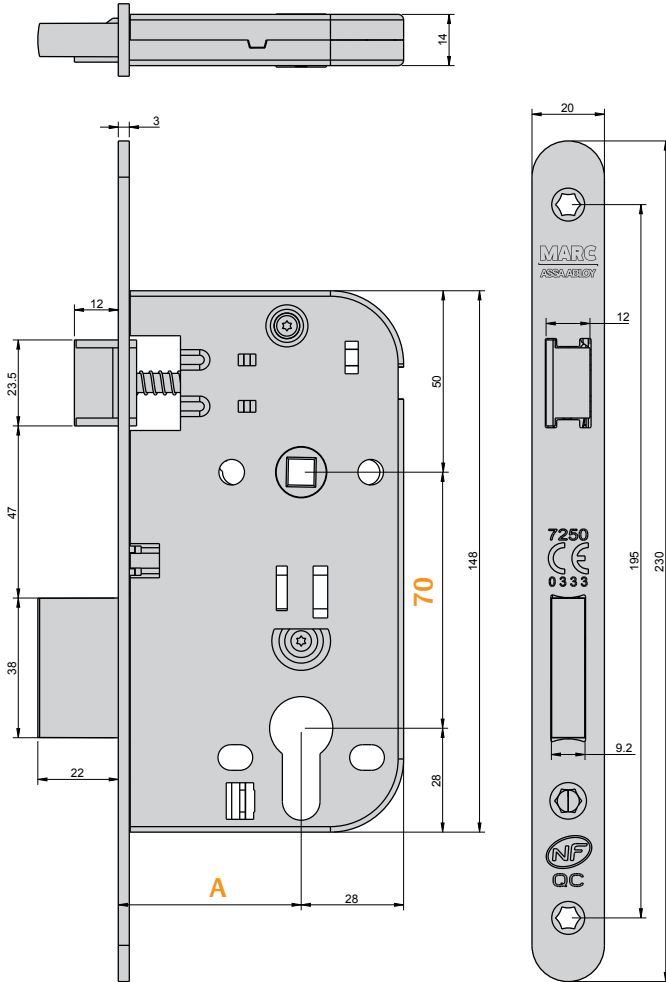

SÉRIE 7250 NF.QC