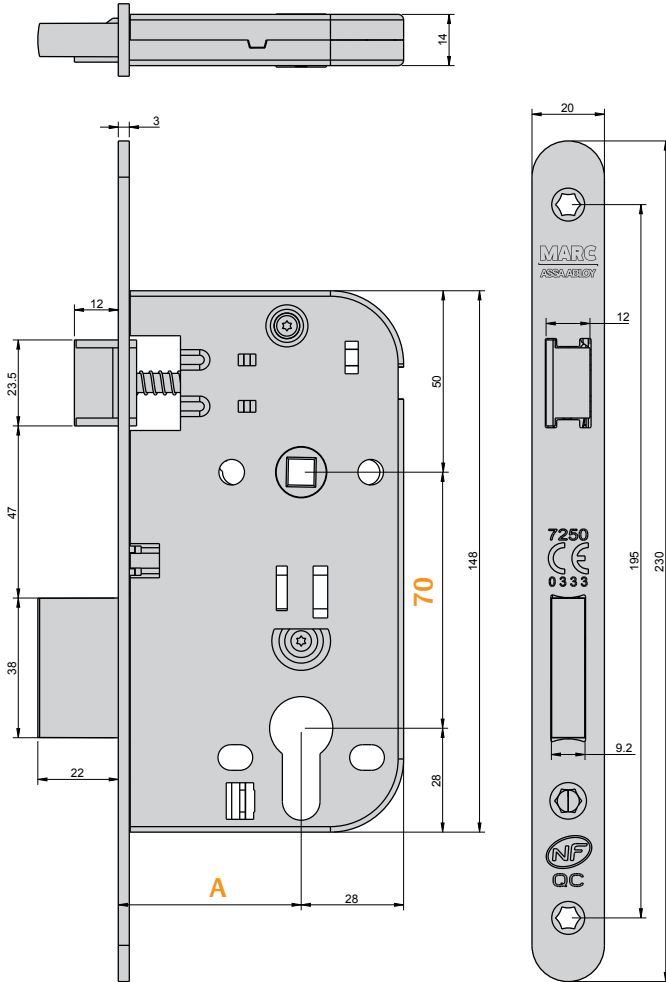

# SÉRIE 7250 NF.QC

PT	<b>CIL</b>	<b>CZ</b>	<b>2Z</b>	<b>1Z</b>	<b>H</b>
EN	PC lock	Key lock	WC lock	Latch lock	Night Latch
FR	Clé-1	Clé-L	BdCC	BdC	Hotel
DE	PZ-Schloss	BB-Schloss	WC-Schloss	Fallenschloss	PZ-Fallenschloss

\* Mod. HT 725 A1/A2

Ref. NF040: www.marque-nf.com  
 AFNOR Certification

NORMA • STANDARD • NORME • NORM • EN12209:2003+AC:2005

40	70	7
50		8